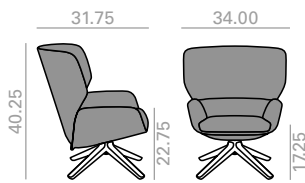

BU2743

High back lounge chair with Bio thermo-polymer, upholstered shell and solid ash wood central swivel base. Upholstered seat cushion on seat. Additional options include: tilting mechanism.

Butaca de respaldo alto con carcasa de termopolímero Bio, asiento y respaldo plafonado y base central giratoria de 4 aspas de madera maciza de fresno. Cojín tapizado en asiento. Opciones disponibles: sistema basculante.

	COM yards per unit	COL sq.ft
1 units	3.95	75.5
10 units or more	3.95	

27,75 Ft
55 lbs
x1

	COM	COL	1	2	3	4	5	6	7	8	9	10	11	L1	L2	L3	L6
$	3,753	3,832	3,875	3,993	4,070	4,177	4,279	4,385	4,490	4,594	4,699	4,809	4,914	5,005	5,386	6,079	7,917

Tilting mechanism upcharge
Incremento por sistema basculante

| 174 |

CJ2744

Cojín suelto para butacas.
Loose cushion for lounge chairs.

	COM yards per unit	COL sq.ft
1 units	0.5	11
10 units or more	0.5	

0,5 Ft
4 lbs
x1

	COM	COL	1	2	3	4	5	6	7	8	9	10	11	L1	L2	L3	L6
$	215	224	232	245	254	264	277	290	302	315	324	337	349	356	402	483	690

RS2739

Upholstered ottoman.
Reposapiés tapizado.

	COM yards per unit	COL sq.ft
1 units	1.25	24.25
10 units or more	1.25	

4 Ft
17 lbs
x1

	COM	COL	1	2	3	4	5	6	7	8	9	10	11	L1	L2	L3	L6
$	1,005	1,029	1,047	1,084	1,108	1,144	1,178	1,219	1,255	1,292	1,332	1,370	1,407	1,441	1,578	1,827	2,517