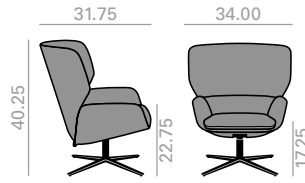

BU2742

High back lounge chair with Bio thermo-polymer, upholstered shell and aluminum swivel 4-star base with self-return and finished in polished aluminum, white or black. Upholstered seat cushion on seat. Additional options include: tilting mechanism.