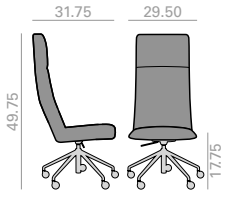

COM	COL	1	2	3	4	5	6	7	8	9	10	11	L1	L2	L3	L6	
\$	1,762	1,783	1,813	1,845	1,878	1,921	1,963	2,055	2,098	2,153	2,223	2,286	2,392	2,357	2,660	2,921	3,497

SI1570

High back chair with upholstered shell and aluminum central base with 5 casters, swivel and pneumatic height adjustment. Available in polished aluminum, white or black. Additional options include: tilting mechanism and back finished in walnut veneer. Seat height range: 17.75-22.50 inches.

Silla de respaldo alto con carcasa tapizada y base central giratoria de aluminio de 5 ruedas, regulable en altura y acabado aluminio pulido, blanco o negro. Opciones disponibles: sistema basculante y respaldo en madera de nogal. Rango de altura de asiento: 17.75-22.50 pulgadas.

COM yards per unit	COL sq.ft
--------------------	-----------

26,75 Ft
49 lbs
x1

Fully upholstered Carcasa tapizada		COL sq.ft
1 units	1.75	
10 units or more	1.75	35

Walnut back Respaldo nogal		COL sq.ft
1 units	1.25	
10 units or more	1.25	32.5

COM	COL	1	2	3	4	5	6	7	8	9	10	11	L1	L2	L3	L6	
\$	1,853	1,883	1,904	1,951	1,983	2,028	2,068	2,115	2,173	2,243	2,312	2,405	2,452	2,492	2,755	3,014	3,598

SI1571

High back chair with upholstered shell and Eco thermo-polymer central base with 5 casters, swivel and pneumatic height adjustment, finished in black. Additional options include: tilting mechanism and back finished in walnut veneer. Seat height range: 17.75-22.50 inches.