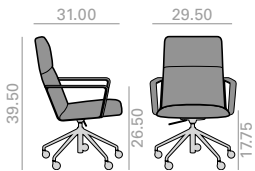

19,5 Ft
52 lbs
x1

COM	COL	1	2	3	4	5	6	7	8	9	10	11	L1	L2	L3	L6
\$ 2,106	2,134	2,138	2,189	2,215	2,253	2,294	2,336	2,379	2,425	2,468	2,510	2,555	2,686	2,753	3,240	3,806

SO1581

Intermediate back armchair with upholstered shell, aluminum arms with upholstered top face and aluminum central base with 5 casters, swivel and pneumatic height adjustment. Available in polished aluminum, white or black. Additional options include: tilting mechanism and back finished in walnut veneer. Height ranges: seat 17.75-22.50 inches./arms 26.50-31.25 inches.

Sillón de respaldo intermedio con carcasa tapizada, brazos de aluminio con parte superior tapizada y base central giratoria de aluminio de 5 ruedas, regulable en altura y acabado aluminio pulido, blanco o negro. Opciones disponibles: sistema basculante y respaldo en madera de nogal. Rangos de altura: asiento 17.75-22.50 pulgadas/brazos 26.50-31.25 pulgadas.

21,75 Ft
49 lbs
x1

COM	COL	1	2	3	4	5	6	7	8	9	10	11	L1	L2	L3	L6
\$ 2,196	2,224	2,270	2,283	2,307	2,345	2,386	2,437	2,478	2,522	2,569	2,615	2,658	2,702	2,858	3,335	3,927

SO1583

Intermediate back armchair with upholstered shell, aluminum arms with upholstered top face and Eco thermo-polymer central base with 5 casters, swivel and pneumatic height adjustment, finished in black. Additional options include: tilting mechanism and back finished in walnut veneer. Height ranges: seat 17.75-22.50 inches./arms 26.50-31.25 inches.