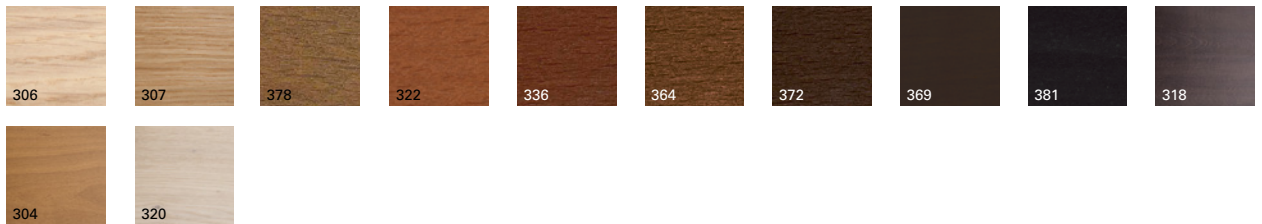

Description Oak occasional table.
Descripción Mesa auxiliar de roble.

Wood finish Oak
Acabado madera
Roble

Premium finish and wood lacquers
Acabado premium y lacas madera