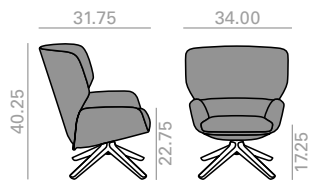

BU2742

High back lounge chair with Bio thermo-polymer, upholstered shell and aluminum swivel 4-star base with self-return and finished in polished aluminum, white or black. Upholstered seat cushion on seat. Additional options include: tilting mechanism.

Butaca de respaldo alto con carcasa de termopolímero Bio, asiento y respaldo plafonado y base central giratoria de aluminio de 4 aspas con sistema de retorno disponible en acabado aluminio pulido, blanco o negro. Cojín tapizado en asiento. Opciones disponibles: sistema basculante.

	COM yards per unit	COL sq.ft
1 units	3.95	75.5
10 units or more	3.95	

29 Ft
57 lbs
x1

	COM	COL	1	2	3	4	5	6	7	8	9	10	11	L1	L2	L3	L6
$	2,966	3,032	3,100	3,170	3,238	3,329	3,422	3,510	3,604	3,696	3,785	3,877	3,968	4,049	4,378	4,978	6,564

174

BU2743

High back lounge chair with Bio thermo-polymer, upholstered shell and solid ash wood central swivel base. Upholstered seat cushion on seat. Additional options include: tilting mechanism.

Butaca de respaldo alto con carcasa de termopolímero Bio, asiento y respaldo plafonado y base central giratoria de 4 aspas de madera maciza de fresno. Cojín tapizado en asiento. Opciones disponibles: sistema basculante.

	COM yards per unit	COL sq.ft
1 units	3.95	75.5
10 units or more	3.95	

29 Ft
55 lbs
x1

	COM	COL	1	2	3	4	5	6	7	8	9	10	11	L1	L2	L3	L6
$	3,235	3,301	3,369	3,437	3,505	3,597	3,689	3,779	3,872	3,963	4,052	4,144	4,233	4,315	4,644	5,243	6,829

174

CJ2744

Cojín suelto para butacas.
Loose cushion for lounge chairs.

	COM yards per unit	COL sq.ft
1 units	0.5	11
10 units or more	0.5	

0,5 Ft
4 lbs
x1

	COM	COL	1	2	3	4	5	6	7	8	9	10	11	L1	L2	L3	L6
$	194	203	210	221	230	239	250	262	273	285	293	305	315	322	363	436	624

RS2739

Upholstered ottoman.
Reposapiés tapizado.

	COM yards per unit	COL sq.ft
1 units	1.55	32.5
10 units or more	1.55	

4,75 Ft
17 lbs
x1