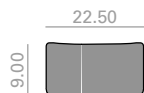

COM yards per unit	COL sq.ft
1 units	0.5	11
10 units or more	0.5	

0,5 Ft
4 lbs
x1

	COM	COL	1	2	3	4	5	6	7	8	9	10	11	L1	L2	L3	L6
$	194	203	210	221	230	239	250	262	273	285	293	305	315	322	363	436	624