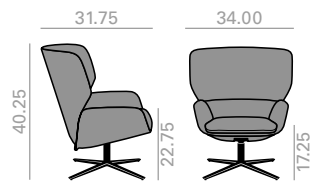

BU2742

High back lounge chair with Bio thermo-polymer, upholstered shell and aluminum swivel 4-star base with self-return and finished in polished aluminum, white or black. Upholstered seat cushion on seat. Additional options include: tilting mechanism.