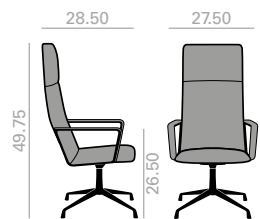

SO1579 **NEW**

Intermediate back armchair with upholstered shell, aluminum arms with upholstered top face and aluminum swivel 4-star base with selfreturn and finished in polished aluminum, white or black. Additional options include: tilting mechanism and back finished in walnut veneer.

Sillón de respaldo intermedio con carcasa tapizada, brazos de aluminio con parte superior tapizada y base central giratoria de aluminio de 4 aspas con sistema de retorno disponible en acabado aluminio pulido, blanco o negro. Opciones disponibles: sistema basculant respaldo en madera de nogal.

	COM yards per unit	COL sq.ft
1 units	1.65	32.5
10 units or more	1.35	

23,25 Ft
52 lbs
x1

	COM	COL	1	2	3	4	5	6	7	8	9	10	11	L1	L2	L3	L6
$	1,731	1,760	1,787	1,816	1,842	1,879	1,917	1,952	1,988	2,026	2,063	2,097	2,135	2,244	2,300	2,707	3,181

| 73 |

| 448 |

SO1581 **NEW**

Intermediate back armchair with upholstered shell, aluminum arms with upholstered top face and aluminum central base with 5 casters, swivel and pneumatic height adjustment. Available in polished aluminum, white or black. Additional option include: tilting mechanism and back finished in walnut veneer. Height ranges: seat 17.75-22.50 inches, arms 26.50-31.25 inches.

Sillón de respaldo intermedio con carcasa tapizada, brazos de aluminio con parte superior tapizada y base central giratoria de aluminio de 5 ruedas, regulable en altura y acabado aluminio pulido, blanco o negro. Opciones disponibles: sistema basculante y respaldo e madera de nogal. Rangos de altura: asiento 17.75-22.50 pulgadas/brazos 26.50-31.25 pulgadas.

	COM yards per unit	COL sq.ft
1 units	1.65	32.5
10 units or more	1.35	

26,75 Ft
49 lbs
x1

	COM	COL	1	2	3	4	5	6	7	8	9	10	11	L1	L2	L3	L6
$	1,809	1,840	1,866	1,895	1,912	1,946	1,990	2,036	2,072	2,107	2,147	2,186	2,222	2,257	2,389	2,787	3,281