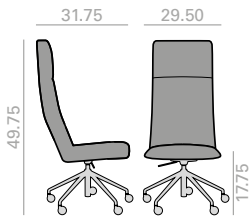

| 73 |

| 526 |

SI1570 NEW

High back chair with upholstered shell and aluminum central base with 5 casters, swivel and pneumatic height adjustment. Available in polished aluminum, white or black. Additional options include: tilting mechanism and back finished in walnut veneer. Seat height range: 17.75-22.50 inches.

Silla de respaldo alto con carcasa tapizada y base central giratoria de aluminio de 5 ruedas, regulable en altura y acabado aluminio pulido, blanco o negro. Opciones disponibles: sistema basculante y respaldo en madera de nogal. Rango de altura de asiento: 17.75-22.50 pulgadas.

	COM yards per unit	COL sq.ft
1 units	1.75	43.25
10 units or more	1.7	

26,75 Ft
 49 lbs
 x1

	COM	COL	1	2	3	4	5	6	7	8	9	10	11	L1	L2	L3	L6
\$	1,530	1,557	1,591	1,615	1,642	1,678	1,717	1,763	1,816	1,874	1,932	1,990	2,050	2,050	2,302	2,520	3,007

| 73 |

| 526 |

SI1571 NEW

High back chair with upholstered shell and Eco thermo-polymer central base with 5 casters, swivel and pneumatic height adjustment, finished in black. Additional options include: tilting mechanism and back finished in walnut veneer. Seat height range: 17.75-22.50 inches.