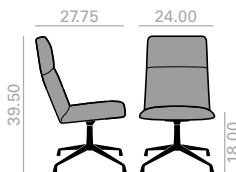

Tilting mechanism upcharge
 Incremento por sistema basculante

| 73 |

Walnut back upcharge
 Incremento respaldo en nogal

| 378 |

SI1565 **NEW**

Low back chair with upholstered shell and Eco thermo-polymer central base with 5 casters, swivel and pneumatic height adjustment, finished in black. Additional options include: tilting mechanism and back finished in walnut veneer. Seat height range: 17.75-22.50 inches.

Silla de respaldo bajo con carcasa tapizada y base central giratoria de termopolimero Eco de 5 ruedas, regulable en altura y acabado negro. Opciones disponibles: sistema basculante y respaldo en madera de nogal. Rango de altura de asiento: 17.75-22.50 pulgadas.

	COM yards per unit	COL sq.ft
1 units	1.3	29.25
10 units or more	1.05	

26,75 Ft
 34 lbs
 x1

	COM	COL	1	2	3	4	5	6	7	8	9	10	11	L1	L2	L3	L6
\$	1,173	1,188	1,199	1,215	1,232	1,255	1,281	1,313	1,349	1,388	1,426	1,463	1,503	1,503	1,672	1,817	2,084

Tilting mechanism upcharge
 Incremento por sistema basculante

| 73 |

Walnut back upcharge
 Incremento respaldo en nogal

| 378 |

SI1566 **NEW**

Intermediate back chair with upholstered shell and aluminum swivel 4-star base with self-return and finished in polished aluminum, white or black. Additional options include: tilting mechanism and back finished in walnut veneer.