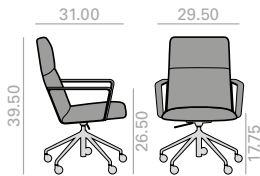

| 73 |

| 448 |

SO1581 **NEW**

Intermediate back armchair with upholstered shell, aluminum arms with upholstered top face and aluminum central base with 5 casters, swivel and pneumatic height adjustment. Available in polished aluminum, white or black. Additional option include: tilting mechanism and back finished in walnut veneer. Height ranges: seat 17.75-22.50 inches, arms 26.50-31.25 inches.

Sillón de respaldo intermedio con carcasa tapizada, brazos de aluminio con parte superior tapizada y base central giratoria de aluminio de 5 ruedas, regulable en altura y acabado aluminio pulido, blanco o negro. Opciones disponibles: sistema basculante y respaldo e madera de nogal. Rangos de altura: asiento 17.75-22.50 pulgadas/brazos 26.50-31.25 pulgadas.

| 73 |

| 448 |

SO1583 **NEW**

Intermediate back armchair with upholstered shell, aluminum arms with upholstered top face and Eco thermo-polymer central base with casters, swivel and pneumatic height adjustment, finished in black. Additional options include: tilting mechanism and back finished in walnut veneer. Height ranges: seat 17.75-22.50 inches, arms 26.50-31.25 inches.

Sillón de respaldo intermedio con carcasa tapizada, brazos de aluminio con parte superior tapizada y base central giratoria de termo Rangos de altura: asiento 17.75-22.50 pulgadas/brazos 26.50-31.25 pulgadas.