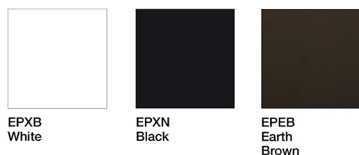

Central table base with round aluminum column and 4 star aluminum injected base in white, matte black or earth brown finish. Combinable with all Top collection models.

**Measures
inch.**

Long	Long max.	Width max.
23,50	43,25	43,25

Frame

Injected aluminum 4-star base and column.

**Aluminum
finish**

EPXB
White

EPXN
Black

EPEB
Earth
Brown

**Resistance
and
Quality**

ISO 9001
 UNE-EN 15372