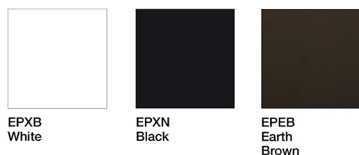

**Resistance
and
Quality**

ISO 9001
UNE-EN 15372

Sustainability

ISO 14001
ISO 14001
level® 2 certified to ANSI/BIFMA e3 Standard