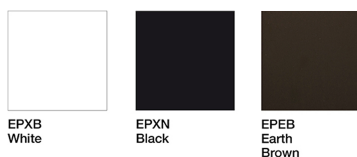

**Resistance
and
Quality** ISO 9001
UNE-EN 15372

Sustainability ISO 14001
ISO 14001
level® 2 certified to ANSI/BIFMA e3 Standard