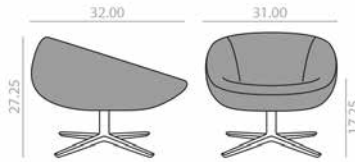

BU-4102

Lounge chair with upholstered seat and backrest and 4 star central aluminum swivel base with self-return system and finished in polished aluminum, white or black.

Butaca con asiento y respaldo tapizado y base central giratoria de 4 aspas de aluminio con sistema de retorno y acabado aluminio pulido, blanco o negro.