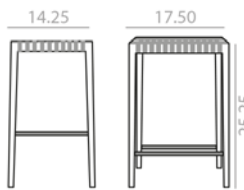

BQ-7526

Backless counter stool with webbing seat and solid oak wood frame. For more than 260 units, the color of the woven bands can be customized. For further information, contact Customer Department.

Banqueta baja sin respaldo con asiento cinchado y estructura de madera maciza de roble. A partir de 260 unidades se puede personalizar el color de la cincha. Para más información contactar con Dpto. Comercial.

8 lbs
58 Ft
x2

$ 704

SERIE 600 | Matte lacquered and premium upcharge
Incremento por lacado mate y premium | 43 |