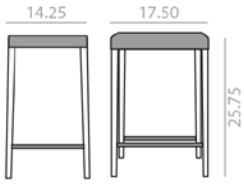

	COM yards per unit	COL sq.ft
1 units	0.75	13.5
10 units or more	0.4	

9 Ft
 38 lbs
 x2

	COM	COL	1	2	3	4	5	6	7	8	9	10	11	L1	L2	L3	L6
\$	722	729	733	742	748	756	766	773	780	793	798	805	818	818	852	886	1,021

SERIE 600 | Matte lacquered and premium upcharge | Incremento por lacado mate y premium | 43 |

Roble Oak

Measures +- 0.25 inch. Medidas +- 0.25 inch.

BQ7527

Backless counter stool with upholstered seat and solid oak wood frame.