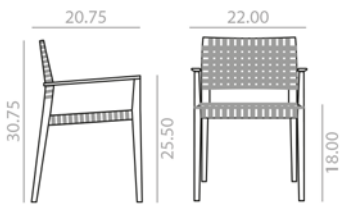

SI-7505

Chair with webbing seat and backrest and solid oak wood frame. For more than 100 units, the color of the woven bands can be customized. For further information, contact Customer Department.

Silla con asiento y respaldo cinchado y estructura de madera maciza de roble. A partir de 100 unidades se puede personalizar el color de la cincha. Para más información contactar con Dpto. Comercial.

12,25 lbs
32 Ft
x2

\$ 820

SERIE 600 | Matte lacquered and premium upcharge | Incremento por lacado mate y premium | 50 |

SO-7506

Armchair with webbing seat and backrest and solid oak wood frame. For more than 100 units, the color of the woven bands can be customized. For further information, contact Customer Department.