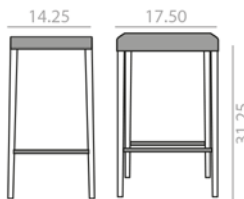

BQ-7518

Backless barstool with upholstered seat and solid oak wood frame.

Banqueta sin respaldo con asiento tapizado y estructura de madera maciza de roble.

	COM yards per unit	COL sq.ft
1 units	0.75	13.5
10 units or more	0.4	

9 lbs
36 Ft
x2

	COM	COL	1	2	3	4	5	6	7	8	9	10	11	L1	L2	L3
$	700	707	711	720	726	733	743	750	757	769	774	781	793	793	826	859

SERIE 600 | Matte lacquered and premium upcharge
Incremento por lacado mate y premium | 43 |