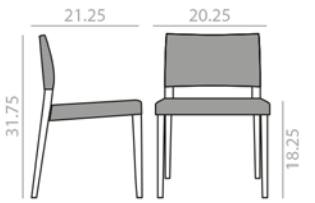

SI-7521

Stackable chair with upholstered seat and backrest and solid oak wood frame.

Silla apilable con asiento y respaldo tapizado y estructura de madera maciza de roble.

	COM yards per unit	COL sq.ft
1 units	0.85	16.25
10 units or more	0.85	

- 12,75 lbs
- 36 Ft
- x2

	COM	COL	1	2	3	4	5	6	7	8	9	10	11	L1	L2	L3
$	859	874	887	900	915	933	950	967	985	1,004	1,022	1,039	1,057	1,057	1,139	1,209

SERIE 600	Matte lacquered and premium upcharge Incremento por lacado mate y premium	| 50 |