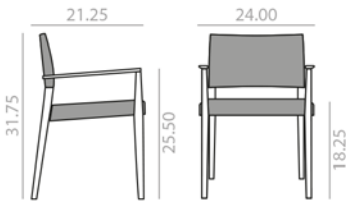

SO-7522

Stackable armchair with upholstered seat and backrest and solid oak wood frame.

Sillón apilable con asiento y respaldo tapizado y estructura de madera maciza de roble.

	COM yards per unit	COL sq.ft
1 units	0.85	16.25
10 units or more	0.85	

- 12,75 lbs
- 40 Ft
- x2

	COM	COL	1	2	3	4	5	6	7	8	9	10	11	L1	L2	L3
$	1,050	1,065	1,078	1,093	1,106	1,122	1,139	1,157	1,174	1,194	1,211	1,231	1,246	1,246	1,326	1,398

SERIE 600	Matte lacquered and premium upcharge Incremento por lacado mate y premium	| 62 |