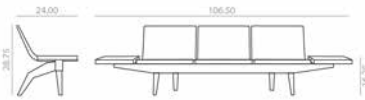

Description Two-seater and three-seater bench with side tables. Solid beech frame with seat and back made of oak wood.
Descripción Bancos de 2 y 3 plazas con asiento y respaldo de roble y estructura de madera maciza de haya.

BC-7003

Two-seater bench with tables.
Banco de 2 plazas con mesas.

23,5 lbs
 100 Ft
 x1

\$ 4,723

BC-7004

Three-seater bench with tables.
Banco de 3 plazas con mesas.

29,5 lbs
 131 Ft
 x1

\$ 5,886