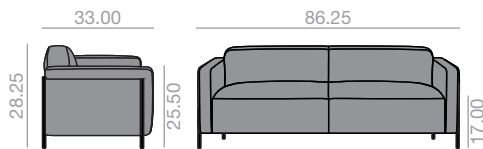

USB charging system upcharge
Incremento por sistema de USAB de carga

| 375 |

Fixed auxiliary table upcharge
Incremento mesa auxiliar fija

| 277 |

Satellite auxiliary table upcharge
Incremento mesa auxiliar satélite

| 606 |

Polished chrome upcharge
Incremento cromo brillo

| 444 |

Walnut back upcharge
Incremento respaldo en nogal

| 405 |

SF-1137 NEW

3-seater upholstered sofa and wooden back and sides and 4-legged steel legs finished in white or black with polished chrome finish option. Additional options include: fixed auxiliary table or satellite finished in oak, walnut or lacquered, USB charging system and walnut back.