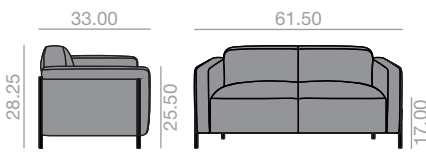

USB charging system upcharge
Incremento por sistema de USB de carga

| 375 |

Fixed auxiliary table upcharge
Incremento mesa auxiliar fija

| 277 |

Satellite auxiliary table upcharge
Incremento mesa auxiliar satélite

| 606 |

Polished chrome upcharge
Incremento cromo brillo

| 336 |

Walnut back upcharge
Incremento respaldo en nogal

| 290 |

SF-1136 NEW

2-seater upholstered sofa and wooden back and sides and 4-legged steel legs finished in white or black with polished chrome finish option. Additional options include: fixed auxiliary table or satellite finished in oak, walnut or lacquered, USB charging system and walnut back.