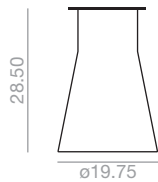

Reverse 50

This base is provided with a sand filled counterweight. Amount of sand: 111 lbs.

Esta base se sirve rellena de arena. Cantidad de arena 111 lbs.