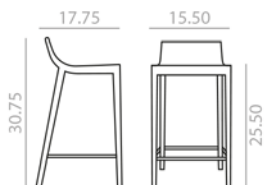

BQ-7298

Counter stool with oak board seat and backrest and solid oak wood frame. Optional: Upholstered seat pad.

Banqueta baja con asiento y respaldo de tablero de roble y estructura de madera maciza de roble. Opción de asiento plafonado.

COL sq.ft
8.25

8 lbs
 18 Ft
 x1

$ 1,144

COM	COL	1	2	3	4	5	6	7	8	9	10	11	L1	L2	L3
1,270	1,272	1,277	1,281	1,283	1,288	1,292	1,294	1,301	1,303	1,307	1,311	1,316	1,316	1,333	1,348

Matte lacquered and premium upcharge
Incremento por lacado mate y premium

| 68 |