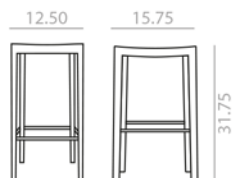

BQ-7297

Backless barstool with oak board seat and solid oak wood frame. Optional: Upholstered seat pad.

Banqueta sin respaldo con asiento de tablero de roble y estructura de madera maciza de roble. Opción de asiento plafonado.

COL sq.ft
8.25

9 lbs
 32 Ft
 x2

$ 872

COM	COL	1	2	3	4	5	6	7	8	9	10	11	L1	L2	L3
926	929	933	948	950	952	959	961	966	968	974	976	981	981	996	1,013

Matte lacquered and premium upcharge
Incremento por lacado mate y premium

| 57 |

Measures +- 5 mm.
Medidas +- 5 mm.