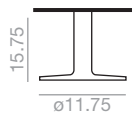

1.75x0.75
3.75 cu.Ft
15 lbs
x1