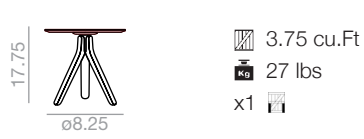

Custom finish up charge:

Custom stain up charge \$ 240 NET.
More than 10 items (Free custom color).

Air freight packaging required, add \$80 net per table.

Intellectual property / Propiedad intelectual

All our collections are protected by international industrial design registries, designs patents, copyrights and Intellectual Property laws. Unauthorised use of AW International Property is a criminal offence and can lead to prosecution.

Nuez Table Occasional 45 / Nuez Table Occasional 55

| Column height Altura columna | Top measures Medidas sobre | Table top / Sobre | | | | | | | | | | | | | |
|---------------------------------|-------------------------------|---------------------|-----|----------------|-----|---------------|-------|----------------------------------|-------|-------------------------------|-------|--------------|-----|-----------------|-------|
| | | Lacquered Lacado | | * Oak Roble | | Solid Surface | | Carrara marble Mármol Carrara | | Bamboo marble Mármol bambú | | Compacto HPL | | Technical Stone | |
| | | Ref. | \$ | Ref. | \$ | Ref. | \$ | Ref. | \$ | Ref. | \$ | Ref. | \$ | Ref. | \$ |
| 17.75 | ø17.75 | ME 2872 | 724 | ME 2873 | 804 | ME 2874 | 887 | ME 2875 | 1,146 | ME 2876 | 1,248 | ME 2877 | 719 | ME 2878 | 881 |
| 21.75 | ø21.75 | ME 2879 | 804 | ME 2880 | 907 | ME 2881 | 1,183 | ME 2882 | 1,274 | ME 2883 | 1,526 | ME 2884 | 822 | ME 2885 | 1,100 |