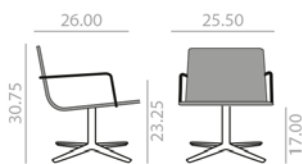

Butaca con carcasa tapizada y base central giratoria de aluminio de 4 aspas con sistema de retorno y acabado aluminio pulido, blanco o negro. Opción de tapizado con costuras paralelas.

	COM yards per unit	COL sq.ft
1 units	1.45	27
10 units or more	1.45	

12,75 lbs
 38 Ft
 x1

	COM	COL	1	2	3	4	5	6	7	8	9	10	11	L1	L2	L3
\$	1,293	1,315	1,335	1,356	1,379	1,410	1,438	1,469	1,498	1,528	1,556	1,586	1,616	1,616	1,747	1,864

Parallel stitching upholstery upcharge (Seat)
 Incremento tapizado con costuras paralelas (Asiento)

| 123 |

BU-0783

Lounge chair with arms, upholstered seat and backrest and four star central aluminum swivel base with self-return system and finished in polished aluminum, white or black. Optional: Parallel stitching upholstery. Also available: Upholstered arms option.