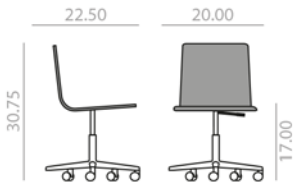

Parallel stitching upholstery upcharge (Seat)
 Incremento tapizado con costuras paralelas (Asiento)

| 123 |

Upholstered arm upcharge
 Incremento brazo tapizado

| 103 |

SI-0780

Chair with upholstered seat and backrest and central aluminum swivel base with 5 casters, height adjustable and finished in polished aluminum, white or black. Optional: Parallel stitching upholstery. Chair rises up to 120mm

Silla con carcasa tapizada y base central giratoria de aluminio con 5 ruedas, regulable en altura y acabado aluminio pulido, blanco o negro. Opción de tapizado con costuras paralelas. El pistón sube 120 mm.