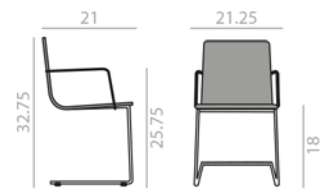

SO-0554

Armchair with upholstered seat and backrest and with steel oval plate cantilever base in polished chrome finish. Optional: Parallel stitching upholstery. Also available: Upholstered arms option.
Sillón con carcasa tapizada y base cantilever de pletina ovalada de acero en acabado cromo brillo. Opción de tapizado con costuras paralelas y de brazos tapizados.

	COM yards per unit	COL sq.ft
1 units	1.1	21.75
10 units or more	1.1	

10,25 lbs
 58 Ft
 x2

	COM	COL	1	2	3	4	5	6	7	8	9	10	11	L1	L2	L3
$	1,045	1,065	1,081	1,111	1,128	1,150	1,173	1,197	1,219	1,242	1,269	1,289	1,311	1,311	1,416	1,509

Parallel stitching upholstery upcharge (Seat)
Incremento tapizado con costuras paralelas (Asiento) | 123 |

Upholstered arm upcharge
Incremento brazo tapizado | 103 |