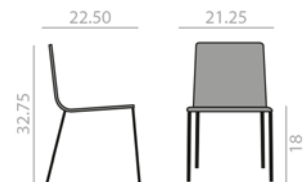

SI-0615

Chair with upholstered seat and backrest and 4-legged oval steel tube base in polished chrome finish. Optional: Parallel stitching upholstery.
Silla con carcasa tapizada y base de 4 patas de tubo ovalado de acero en acabado cromo brillo. Opción de tapizado con costuras paralelas.

	COM yards per unit	COL sq.ft
1 units	1.1	21.75
10 units or more	1.1	

9,75 lbs
 36 Ft
 x2

	COM	COL	1	2	3	4	5	6	7	8	9	10	11	L1	L2	L3
$	769	782	797	814	827	847	866	887	907	928	944	964	984	984	1,072	1,150

Parallel stitching upholstery upcharge (Seat)
Incremento tapizado con costuras paralelas (Asiento) | 123 |