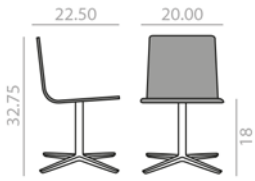

	COM yards per unit	COL sq.ft
1 units	1.1	21.75
10 units or more	1.1	

10,25 lbs
 40 Ft
 x2

	COM	COL	1	2	3	4	5	6	7	8	9	10	11	L1	L2	L3
\$	913	928	942	960	973	991	1,012	1,030	1,047	1,068	1,087	1,107	1,124	1,124	1,214	1,289

Parallel stitching upholstery upcharge (Seat)
Incremento tapizado con costuras paralelas (Asiento) | 123 |

Upholstered arm upcharge
Incremento brazo tapizado | 103 |

SI-0778

Chair with upholstered seat and backrest and four star central aluminum swivel base with self-return system and finished in polished aluminum, white or black. Optional: Parallel stitching upholstery.