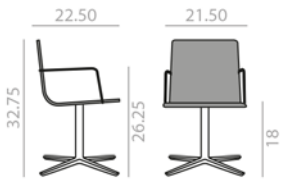

SO-0779

Armchair with upholstered seat and backrest and four star central aluminum swivel base with selfreturn system and finished in polished aluminum, white or black. Optional: Parallel stitching upholstery. Also available: Upholstered arms option.

Sillón con carcasa tapizada y base central giratoria de aluminio de 4 aspas con sistema de retorno y acabado aluminio pulido, blanco o negro. Opción de tapizado con costuras paralelas y de brazos tapizados.

	COM yards per unit	COL sq.ft
1 units	1.1	21.75
10 units or more	1.1	

10,75 lbs
27 Ft
x1

	COM	COL	1	2	3	4	5	6	7	8	9	10	11	L1	L2	L3
$	1,192	1,206	1,225	1,245	1,263	1,285	1,309	1,333	1,356	1,379	1,403	1,427	1,451	1,451	1,558	1,647

Parallel stitching upholstery upcharge (Seat)
Incremento tapizado con costuras paralelas (Asiento)

| 123 |

Upholstered arm upcharge
Incremento brazo tapizado

| 103 |