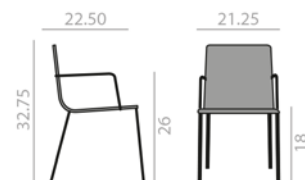

SO-0616

Armchair with upholstered seat and backrest and 4-legged oval steel tube base in polished chrome finish. Optional: Parallel stitching upholstery. Also available: Upholstered arms option.
Sillón con carcasa tapizada y base de 4 patas de tubo ovalado de acero en acabado cromo brillo. Opción de de tapizado con costuras paralelas y de brazos tapizados.

	COM yards per unit	COL sq.ft
1 units	1.1	21.75
10 units or more	1.1	

10,25 lbs
 40 Ft
 x2

	COM	COL	1	2	3	4	5	6	7	8	9	10	11	L1	L2	L3
$	913	928	942	960	973	991	1,012	1,030	1,047	1,068	1,087	1,107	1,124	1,124	1,214	1,289

Parallel stitching upholstery upcharge (Seat)
Incremento tapizado con costuras paralelas (Asiento) | 123 |

Upholstered arm upcharge
Incremento brazo tapizado | 103 |