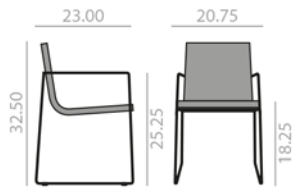

SI-0594

Stackable chair with upholstered seat and backrest and steel sled base in polished chrome finish.
Silla apilable con carcasa tapizada y base de patín de varilla de acero en acabado cromo brillo.

	COM yards per unit	COL sq.ft
1 units	2.2	40.5
10 units or more	1.1	

11 lbs
 48 Ft
 x2

	COM	COL	1	2	3	4	5	6	7	8	9	10	11	L1	L2	L3
$	744	762	778	797	815	838	863	887	909	935	957	980	1,006	1,006	1,113	1,210

SO-0595

Stackable armchair with upholstered seat and backrest and steel sled base in polished chrome finish. Optional: Upholstered arms.
Sillón apilable con carcasa tapizada y base de patín de varilla de acero en acabado cromo brillo. Opción de brazos tapizados.

	COM yards per unit	COL sq.ft
1 units	2.2	40.5
10 units or more	1.1	

11 lbs
 50 Ft
 x2

	COM	COL	1	2	3	4	5	6	7	8	9	10	11	L1	L2	L3
$	828	847	865	881	898	922	944	967	990	1,012	1,038	1,061	1,085	1,085	1,195	1,291

| 128 |

SI-0567

Chair with upholstered seat and backrest and steel oval plate cantilever base in polished chrome finish.
Silla con carcasa tapizada y base cantilever de pletina ovalada de acero en acabado cromo brillo.

	COM yards per unit	COL sq.ft
1 units	2.2	40.5
10 units or more	1.1	

11,5 lbs
 46 Ft
 x2

	COM	COL	1	2	3	4	5	6	7	8	9	10	11	L1	L2	L3
$	832	849	866	883	902	924	948	971	995	1,019	1,041	1,065	1,087	1,087	1,192	1,283

SO-0568

Armchair with upholstered seat and backrest and steel oval plate cantilever base in polished chrome finish. Optional: Upholstered arms.
Sillón con carcasa tapizada y base cantilever de pletina ovalada de acero en acabado cromo brillo. Opción de brazos tapizados.

	COM yards per unit	COL sq.ft
1 units	2.2	40.5
10 units or more	1.1	

11 lbs
 58 Ft
 x2

	COM	COL	1	2	3	4	5	6	7	8	9	10	11	L1	L2	L3
$	980	999	1,016	1,030	1,049	1,074	1,096	1,118	1,141	1,168	1,190	1,212	1,236	1,236	1,341	1,434

| 128 |