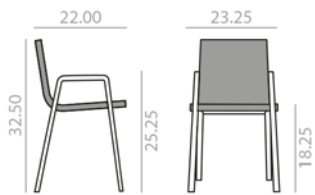

SO-0607

Armchair with upholstered seat and backrest and 4-legged solid beech wood base.
Sillón con carcasa tapizada y base de 4 patas de madera maciza de haya.

	COM yards per unit	COL sq.ft
1 units	2.2	40.5
10 units or more	1.1	

9,75 lbs
 25 Ft
 x1

	COM	COL	1	2	3	4	5	6	7	8	9	10	11	L1	L2	L3
$	1,001	1,019	1,034	1,051	1,070	1,092	1,115	1,139	1,162	1,182	1,205	1,227	1,251	1,251	1,352	1,444

SERIE 600 Matte lacquered and premium upcharge
Incremento por lacado mate y premium | 82 |

SERIE 800 Bright lacquered
Incremento por lacado brillo | 123 |