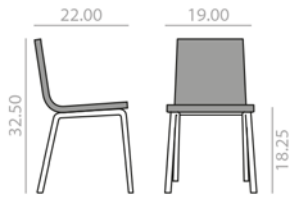

	COM yards per unit	COL sq.ft
1 units	2.2	40.5
10 units or more	1.1	

11 lbs
 58 Ft
 x2

	COM	COL	1	2	3	4	5	6	7	8	9	10	11	L1	L2	L3
\$	980	999	1,016	1,030	1,049	1,074	1,096	1,118	1,141	1,168	1,190	1,212	1,236	1,236	1,341	1,434

| 128 |

SI-0606

Chair with upholstered seat and backrest and 4-legged solid beech wood base.
Silla con carcasa tapizada y base de 4 patas de madera maciza de haya.

	COM yards per unit	COL sq.ft
1 units	2.2	40.5
10 units or more	1.1	