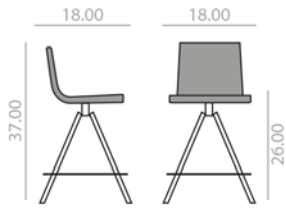

SERIE 600 Matte lacquered and premium upcharge
 Incremento por lacado mate y premium | 98 |

SERIE 800 Bright lacquered
 Incremento por lacado brillo | 144 |

Measures +- 5 mm.
 Medidas +- 5 mm.

BQ-0635

Low barstool with upholstered shell and four-legged steel tube swivel base finished in polished chrome finish, white or black.