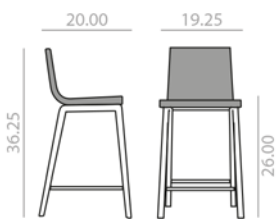

BQ-0609

Counter stool with upholstered seat and backrest and 4-legged solid beech wood base.
Banqueta baja con carcasa tapizada y base de 4 patas de madera maciza de haya.

	COM yards per unit	COL sq.ft
1 units	1.9	35
10 units or more	0.95	

9 lbs
20 Ft
x1

	COM	COL	1	2	3	4	5	6	7	8	9	10	11	L1	L2	L3
$	1,128	1,142	1,157	1,171	1,186	1,206	1,227	1,243	1,263	1,283	1,304	1,322	1,343	1,343	1,429	1,508

SERIE 600 Matte lacquered and premium upcharge
Incremento por lacado mate y premium | 98 |

SERIE 800 Bright lacquered
Incremento por lacado brillo | 144 |

Measures +- 5 mm.
Medidas +- 5 mm.