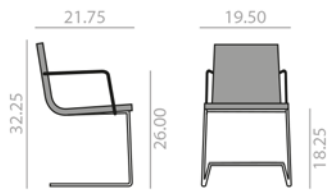

SO-0568

Armchair with upholstered seat and backrest and steel oval plate cantilever base in polished chrome finish. Optional: Upholstered arms.
Sillón con carcasa tapizada y base cantilever de pletina ovalada de acero en acabado cromo brillo. Opción de brazos tapizados.

	COM yards per unit	COL sq.ft
1 units	2.2	40.5
10 units or more	1.1	

11 lbs
 58 Ft
 x2

	COM	COL	1	2	3	4	5	6	7	8	9	10	11	L1	L2	L3
$	980	999	1,016	1,030	1,049	1,074	1,096	1,118	1,141	1,168	1,190	1,212	1,236	1,236	1,341	1,434

| 128 |