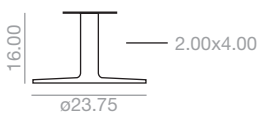

Unassembled
Desmontada
2.5 cu.Ft
x1

Dual 60

Maximum table top
35.50x35.50 / ø35.50.
Estimated table base assembly time
3 minutes. The price of the
unassembled table bases applies only
to orders greater than 10 units.

Medida máxima de sobre:
35.50x35.50 / ø35.50.
Tiempo estimado de montaje por
base 3 min. El precio de las bases
desmontadas se aplicará sólo para
pedidos a partir de 10 unidades.

16.25 cu.Ft
57 lbs
x1

BM-4375	Polished aluminum	Aluminio pulido	
Assembled	Montada		<u>1,111</u>
Unassembled	Desmontada		<u>1,065</u>

16.25 cu.Ft
57 lbs
x1

BM-4376	Matte White	Blanco Mate	
	Matte Black	Negro Mate	
Assembled	Montada		<u>1,019</u>
Unassembled	Desmontada		<u>975</u>