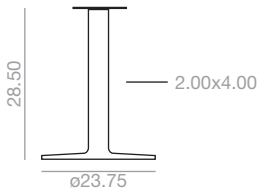

Unassembled
Desmontada
2.5 cu.Ft
x1

Dual 60

Maximum table top
47.25x47.25 / ø47.25.
Estimated table base assembly time
3 minutes. The price of the
unassembled table bases applies only
to orders greater than 10 units.

Medida máxima de sobre:
47.25x47.25 / ø47.25.
Tiempo estimado de montaje por
base 3 min. El precio de las bases
desmontadas se aplicará sólo para
pedidos a partir de 10 unidades.

6.25 cu.Ft
31 lbs
x1

BM-3375	Polished aluminum	Aluminio pulido	
Assembled	Montada		<u>832</u>
Unassembled	Desmontada		<u>786</u>

6.25 cu.Ft
31 lbs
x1

BM-3376	Matte White	Blanco Mate	
	Matte Black	Negro Mate	
Assembled	Montada		<u>806</u>
Unassembled	Desmontada		<u>758</u>