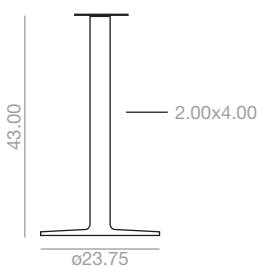

Unassembled
Desmontada
2.5 cu.Ft
x1