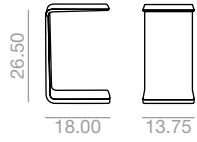

Auxiliary table.  
Mesa auxiliar.

 5.50 cu.Ft  
 31 lbs  
x1 

	Oak Roble	S600
<b>ME-5486</b>	871	156
<b>ME-5488</b>	939	167

Auxiliary table.  
Mesa auxiliar.

 9.25 cu.Ft  
 34 lbs  
x1 