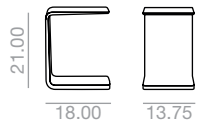

Auxiliary table.
Mesa auxiliar.

5.50 cu.Ft
 31 lbs
x1

	Oak Roble	S600
ME-5486	871	156
ME-5488	939	167