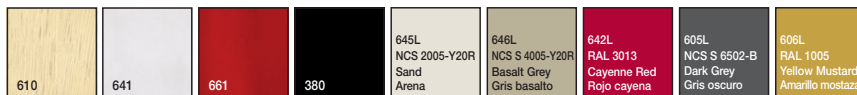

Custom finish up charge:
Custom stain up charge $ 240 NET.
More than 10 items (Free custom color).

Air freight packaging required, add $80 net per table.

Intellectual property / Propiedad intelectual