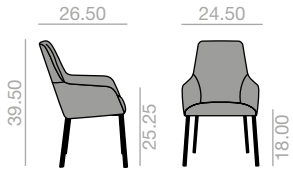

SO-1477 **NEW**

Intermediate back armchair with upholstered shell and 4-legged steel base finished in polished chrome, white or black. Additional options include: back finished in walnut veneer.

Sillón de respaldo intermedio con carcasa tapizada y base de 4 patas de acero en acabado cromo brillo, blanco o negro. Opciones disponibles: respaldo en madera de nogal.

COM yards per unit	COL sq.ft

19,25 lbs
38 Ft
x1

Fully upholstered Carcasa tapizada		43.25
1 units	2.15	
10 units or more	2.15	

Walnut back Respaldo nogal		32.5
1 units	1.65	
10 units or more	1.65	

	COM	COL	1	2	3	4	5	6	7	8	9	10	11	L1	L2	L3
$	1,448	1,487	1,528	1,569	1,607	1,663	1,713	1,769	1,822	1,874	1,928	1,981	2,033	2,033	2,274	2,487

Walnut back upcharge
Incremento respaldo en nogal

| 320 |