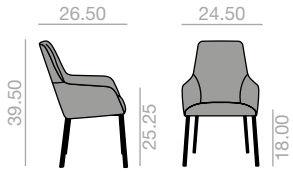

Sillón de respaldo intermedio con carcasa tapizada y base de 4 patas de acero en acabado cromo brillo, blanco o negro. Opciones disponibles: respaldo en madera de nogal.

COM yards per unit	COL sq.ft
--------------------	-----------

19,25 lbs
 38 Ft
 x1

Fully upholstered Carcasa tapizada		43.25
1 units	2.15	
10 units or more	2.15	

Walnut back Respaldo nogal		32.5
1 units	1.65	
10 units or more	1.65	

	COM	COL	1	2	3	4	5	6	7	8	9	10	11	L1	L2	L3
\$	1,448	1,487	1,528	1,569	1,607	1,663	1,713	1,769	1,822	1,874	1,928	1,981	2,033	2,033	2,274	2,487

Walnut back upcharge
Incremento respaldo en nogal

| 320 |

SO-1478 **NEW**

Intermediate back armchair with upholstered shell and aluminum central base with 5 casters, swivel and pneumatic height adjustment. Available in polished aluminum, white or black. The chair rises to 120mm. Additional options include: tilt mechanism and back finished in walnut veneer.