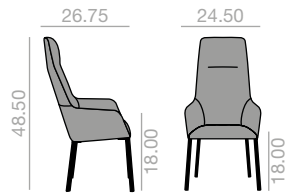

SO-1495 **NEW**

High back armchair with upholstered shell and 4-legged steel base finished in polished chrome, white or black. Additional options include: back finished in walnut veneer.

Sillón de respaldo alto con carcasa tapizada y base de 4 patas de acero en acabado cromo brillo, blanco o negro. Opciones disponibles: respaldo en madera de nogal.

COM yards per unit	COL sq.ft

23,75 lbs
 42 Ft
 x1

Fully upholstered Carcasa tapizada		
1 units	2.5	48.5
10 units or more	2.5	

Walnut back Respaldo nogal		
1 units	1.75	35
10 units or more	1.75	

COM	COL	1	2	3	4	5	6	7	8	9	10	11	L1	L2	L3
$ 1,576	1,620	1,667	1,715	1,759	1,819	1,883	1,943	2,006	2,067	2,126	2,189	2,250	2,250	2,528	2,774

	Walnut back upcharge Incremento respaldo en nogal	466