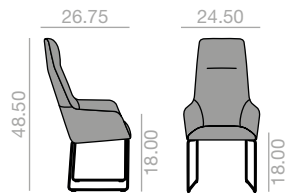

SO-1494 **NEW**

High back armchair with upholstered shell and steel sled base finished in polished chrome, white or black. Additional options include: back finished in walnut veneer.

Sillón de respaldo alto con carcasa tapizada y base de patín de acero en acabado cromo brillo, blanco o negro. Opciones disponibles: respaldo en madera de nogal.

COM yards per unit	COL sq.ft

23,75 lbs
 50 Ft
 x1

Fully upholstered Carcasa tapizada		
1 units	2.5	48.5
10 units or more	2.5	

Walnut back Respaldo nogal		
1 units	1.75	35
10 units or more	1.75	

COM	COL	1	2	3	4	5	6	7	8	9	10	11	L1	L2	L3
$ 1,619	1,663	1,707	1,756	1,802	1,861	1,924	1,985	2,048	2,109	2,169	2,231	2,293	2,293	2,569	2,817

	Walnut back upcharge Incremento respaldo en nogal	466