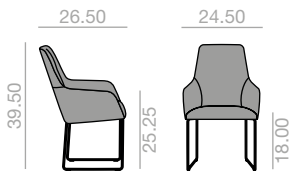

SO-1476 **NEW**

Intermediate back armchair with upholstered shell and steel sled base finished in polished chrome, white or black. Additional options include: back finished in walnut veneer.

Sillón de respaldo intermedio con carcasa tapizada y base de patín de acero en acabado cromo brillo, blanco o negro. Opciones disponibles: respaldo en madera de nogal.

COM yards per unit	COL sq.ft

19,25 lbs
 46 Ft
 x1

Fully upholstered Carcasa tapizada		
1 units	2.15	43.25
10 units or more	2.15	

Walnut back Respaldo nogal		
1 units	1.65	32.5
10 units or more	1.65	

COM	COL	1	2	3	4	5	6	7	8	9	10	11	L1	L2	L3
$ 1,491	1,530	1,569	1,611	1,650	1,704	1,756	1,809	1,865	1,915	1,970	2,024	2,074	2,074	2,317	2,530

Walnut back upcharge Incremento respaldo en nogal | 320 |