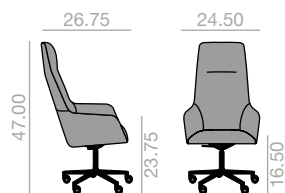

SO-1496 **NEW**

High back armchair with upholstered shell and aluminum central base with 5 casters, swivel and pneumatic height adjustment. Available in polished aluminum, white or black. The chair rises to 120mm. Additional options include: tilt mechanism and back finished in walnut veneer.

Sillón de respaldo alto con carcasa tapizada y base central giratoria de aluminio de 5 ruedas, regulable en altura y acabado aluminio pulido, blanco o negro. El pistón sube 120 mm. Opciones disponibles: sistema basculante y respaldo en madera de nogal.

COM yards per unit	COL sq.ft

23 lbs
 46 Ft
 x1

Fully upholstered Carcasa tapizada		
1 units	2.5	48.5
10 units or more	2.5	

Walnut back Respaldo nogal		
1 units	1.75	35
10 units or more	1.75	

COM	COL	1	2	3	4	5	6	7	8	9	10	11	L1	L2	L3
$ 1,893	1,939	1,983	2,031	2,078	2,137	2,200	2,261	2,324	2,383	2,444	2,507	2,569	2,569	2,844	3,093

	Tilting mechanism upcharge Incremento por sistema basculante	73

	Walnut back upcharge Incremento respaldo en nogal	466