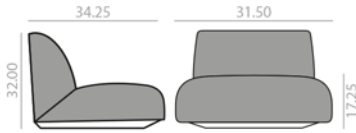

**SF-2090**

1-seater sofa with upholstered seat and backrest and thermo-polymer base.  
Sofá de 1 plaza con asiento y respaldo tapizado y zócalo de termopolímero.

	COM yards per unit	COL sq.ft
1 units	5.7	105
10 units or more	5.7	