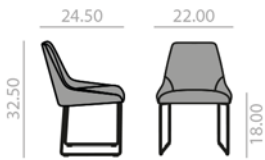

SI-1553

Chair with upholstered seat and backrest, steel sled base finished in polished chrome, white or black.
Silla con asiento y respaldo tapizado y base de patín de acero en acabado cromo brillo, blanco o negro.

	COM yards per unit	COL sq.ft
1 units	1.95	35
10 units or more	1.95	

12,25 lbs
36 Ft
x1

	COM	COL	1	2	3	4	5	6	7	8	9	10	11	L1	L2	L3
$	833	866	894	923	955	995	1,034	1,078	1,117	1,156	1,200	1,237	1,279	1,279	1,458	1,623