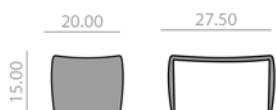

RS-1529

Fully upholstered ottoman.
Reposapiés completamente tapizado.

	COM yards per unit	COL sq.ft
1 units	1.95	35
10 units or more	1.6	

10,25 lbs
 14 Ft
 x1

	COM	COL	1	2	3	4	5	6	7	8	9	10	11	L1	L2	L3
$	993	1,023	1,051	1,081	1,111	1,148	1,188	1,227	1,267	1,304	1,344	1,383	1,423	1,423	1,596	1,752

Glides for 4 star aluminum central base. Tacos para base central de aluminio de 4 aspas.

Use/ Uso	Reference/ Referencia		Material/ Material	Price/ Precio
Hard floors. Suelos duros.	TS-0544		Plastic (PE). Plástico (PE).	0 $ Standard. Estándar.
Wooden and delicated floors. Suelos de madera y delicados.	TS-0556		Plastic (PE) with felt. Plástico (PE) con fieltro.	7 $ Set of 4 glides. Juego de 4 tacos.
Mats/carpet floors. Suelos de moqueta/ alfombra.	TS-0557		Metal. Metal.	0 $ Juego de 4 tacos. Set of 4 glides.

The indicated price is for plastic glides placed on chairs. To order loose parts, please ask to our Sales Department.
El precio indicado en Tarifa es para tacos colocados en las sillas. Para pedidos de tacos sueltos de repuesto, consultar con el Departamento Comercial.