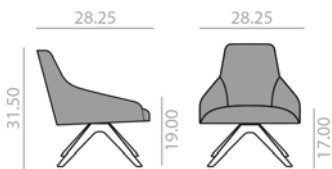

BU-1524

Low back lounge chair with upholstered seat and backrest, and a four star solid beech wood central swivel base and self-return system.

Butaca de respaldo bajo con asiento y respaldo tapizado y base central giratoria de 4 aspas de madera maciza de haya con sistema de retorno.

	COM yards per unit	COL sq.ft
1 units	3	54
10 units or more	3	

16,25 lbs
42 Ft
x1

	COM	COL	1	2	3	4	5	6	7	8	9	10	11	L1	L2	L3
$	2,349	2,402	2,450	2,503	2,553	2,624	2,692	2,758	2,830	2,898	2,964	3,034	3,103	3,103	3,412	3,687

SERIE 600	Matte lacquered and premium upcharge Incremento por lacado mate y premium	50

SERIE 800	Bright lacquered Incremento por lacado brillo	73