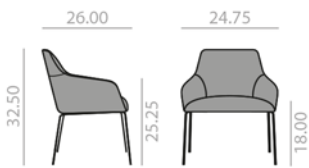

SO-1536

Armchair with upholstered seat and backrest and 4-legged steel base finished in polished chrome, white or black.
Sillón con asiento y respaldo tapizado y base de 4 patas de acero en acabado cromo brillo, blanco o negro

	COM yards per unit	COL sq.ft
1 units	2	37.75
10 units or more	2	

12,25 lbs
 40 Ft
 x1

	COM	COL	1	2	3	4	5	6	7	8	9	10	11	L1	L2	L3
$	1,104	1,134	1,159	1,189	1,218	1,254	1,295	1,332	1,370	1,406	1,443	1,482	1,519	1,519	1,690	1,842