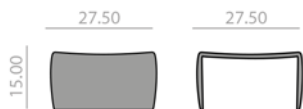

RS-1528

Fully upholstered ottoman.
Reposapiés completamente tapizado.

	COM yards per unit	COL sq.ft
1 units	2.7	48.5
10 units or more	2.7	

10,25 lbs
 14 Ft
 x1

	COM	COL	1	2	3	4	5	6	7	8	9	10	11	L1	L2	L3
$	1,078	1,107	1,133	1,164	1,195	1,231	1,270	1,311	1,346	1,388	1,425	1,462	1,504	1,504	1,678	1,831