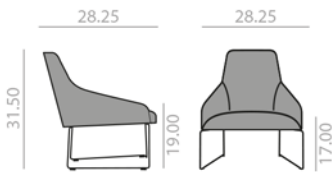

BU-1539

Low back lounge chair with upholstered seat and backrest, steel sled base finished in polished chrome, white or black.

Butaca de respaldo bajo con asiento y respaldo tapizado y base de patín de acero en acabado cromo brillo, blanco o negro.

	COM yards per unit	COL sq.ft
1 units	3	54
10 units or more	3	

16 lbs
42 Ft
x1

	COM	COL	1	2	3	4	5	6	7	8	9	10	11	L1	L2	L3
$	1,535	1,586	1,634	1,686	1,736	1,803	1,870	1,934	2,000	2,066	2,133	2,200	2,266	2,266	2,562	2,826