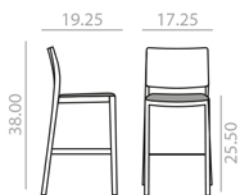

BQ-2758

 Bastool with upholstered seat, wood backrest and solid beech wood frame.

Banqueta con asiento tapizado, respaldo de tablero contrachapado de haya y estructura de madera maciza de haya.

	COM yards per unit	COL sq.ft
1 units	0.35	8.25
10 units or more	0.35	

 12,25 lbs
 25 Ft
 x1

	COM	COL	1	2	3	4	5	6	7	8	9	10	11	L1	L2	L3
\$	963	968	970	977	982	990	995	1,004	1,009	1,014	1,023	1,029	1,036	1,036	1,069	1,095

BQ-2759

 Counter stool with upholstered seat, wood backrest and solid beech wood frame.