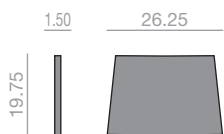

COM	1	2	3	4	5	6	7	8	9	10	11	
$	243	281	301	322	349	374	402	426	455	479	507	531

* Optional protective cover.
* Funda de protección opcional.