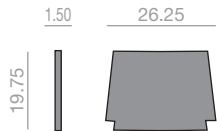

$	COM	1	2	3	4	5	6	7	8	9	10	11
	273	312	331	351	378	404	430	457	485	511	536	563

CJ-1188

Seat cushion for low-backed lounge chairs with arms

Cojín de asiento para butacas con brazos de respaldo bajo.

BU-1193

	COM (yards) per unit (**)
1 unit	1.4
10 units or more	1.4

0.5 cu.Ft
 2 lbs
x1