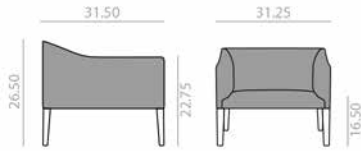

BU-1264

Lounge chair with upholstered seat and back and four-legged solid beech wood base.
Butaca con asiento y respaldo tapizado y base de 4 patas de madera maciza de haya.

	COM yards per unit	COL sq.ft
1 units	4.2	75.5
10 units or more	4.2	