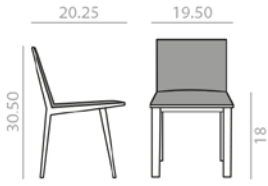

SI1260

Chair with upholstered seat and backrest and solid ash wood frame.
Silla con asiento y respaldo tapizado y estructura de madera maciza de fresno.

	COM yards per unit	COL sq.ft
1 units	0.7	13.5
10 units or more	0.6	