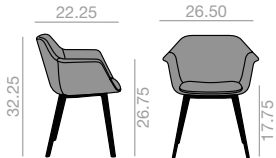

SO0720

Armchair with upholstered shell and 4-legs thermo-polymer injection base finished in black.
Sillón con carcasa tapizada y base de 4 patas de inyección de termopolímero en acabado negro.

	COM yards per unit	COL sq.ft
1 units	1.9	37.75
10 units or more	1.9	

12,5 Ft
26 lbs
x1

	COM	COL	1	2	3	4	5	6	7	8	9	10	11	L1	L2	L3	L6
$	787	813	844	882	921	966	1,012	1,064	1,111	1,161	1,206	1,257	1,306	1,306	1,522	1,715	2,589