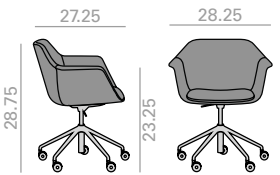

	COM yards per unit	COL sq.ft
1 units	1.9	37.75
10 units or more	1.9	

11,75 Ft
 29 lbs
 x1

	COM	COL	1	2	3	4	5	6	7	8	9	10	11	L1	L2	L3	L6
\$	1,054	1,093	1,127	1,163	1,201	1,248	1,296	1,346	1,392	1,444	1,488	1,538	1,586	1,615	1,801	2,115	2,970

SO0722

Armchair with upholstered shell and aluminum central base with 5 casters, swivel and pneumatic height adjustment. Available in polished aluminum, white or black. Height ranges: seat 16.25-20.00 inches./arms 23.25-27.25 inches. In upholstered versions the seat height increases 0.75 inches.

Sillón con carcasa tapizada y base central giratoria de aluminio de 5 ruedas, regulable en altura y acabado aluminio pulido blanco o negro. Rangos de altura: asiento 16.25-20.00 pulgadas/brazos 23.25-27.25 pulgadas.

SO0723

Armchair with upholstered shell and Eco thermo-polymer central base with 5 casters, swivel and pneumatic height adjustment, finished in black. Height ranges: seat 16.25-20.00 inches./arms 23.25-27.25 inches. In upholstered versions the seat height increases 0.75 inches.