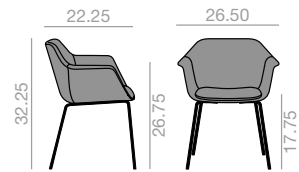

SO0719

Armchair with upholstered shell and 4-legs steel base finished in polished chrome, white or black.
Sillón con carcasa tapizada y base de 4 patas de acero en acabado cromo brillo, blanco o negro.

	COM yards per unit	COL sq.ft
1 units	1.9	37.75
10 units or more	1.9	

12,5 Ft
26 lbs
x1

	COM	COL	1	2	3	4	5	6	7	8	9	10	11	L1	L2	L3	L6
$	853	887	921	957	995	1,041	1,088	1,138	1,186	1,236	1,282	1,332	1,380	1,380	1,595	1,790	2,661