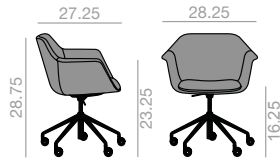

12,5 Ft
 26 lbs
 x1

	COM	COL	1	2	3	4	5	6	7	8	9	10	11	L1	L2	L3	L6
\$	787	813	844	882	921	966	1,012	1,064	1,111	1,161	1,206	1,257	1,306	1,306	1,522	1,715	2,589

SO0721

Armchair with upholstered shell and steel oval cantilever base finished in polished chrome, white or black.
 Silla con carcasa tapizada y base cantiléver de pletina ovalada de acero en acabado cromo brillo, blanco o negro.

	COM yards per unit	COL sq.ft
1 units	1.9	37.75
10 units or more	1.9	

11,75 Ft
 29 lbs
 x1

	COM	COL	1	2	3	4	5	6	7	8	9	10	11	L1	L2	L3	L6
\$	1,054	1,093	1,127	1,163	1,201	1,248	1,296	1,346	1,392	1,444	1,488	1,538	1,586	1,615	1,801	2,115	2,970

SO0722

Armchair with upholstered shell and aluminum central base with 5 casters, swivel and pneumatic height adjustment. Available in polished aluminum, white or black. Height ranges: seat 16.25-20.00 inches./arms 23.25-27.25 inches. In upholstered versions the seat height increases 0.75 inches.

Sillón con carcasa tapizada y base central giratoria de aluminio de 5 ruedas, regulable en altura y acabado aluminio pulido blanco o negro. Rangos de altura: asiento 16.25-20.00 pulgadas/brazos 23.25-27.25 pulgadas.