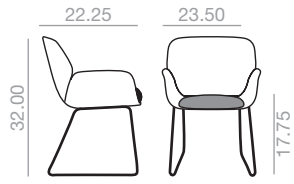

SO2790

Armchair with thermo-polymer seat and backrest available in several colors and steel sled base with EPL5 treatment finished in white or brown. Optional auxiliary cushion for the seat.

	COM (yards) per unit (**)
1 unit	0.55
10 units or more	0.55