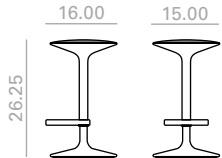

	COM cm. per unit	COL m ²
1 units	0.55	11
10 units or more	0.3	

6,25 lbs
 26 Ft
 x1

\$

Oak
Roble

Walnut
Nogal

Upholstered seat
Asiento tapizado

COM	COL	1	2	3	4	5	6	7	8	9	10	11	L1	L2	L3
743	748	752	757	765	770	776	785	791	796	804	813	819	819	848	876

Matte lacquered and premium upcharge
Incremento por lacado mate y premium

69

BQ2796 **NEW**

Counter stool with upholstered seat, oak or walnut wood and injection swivel central base finished in different colors.