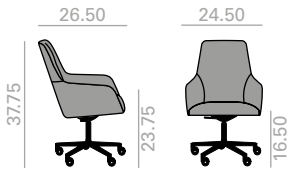

COM	COL	1	2	3	4	5	6	7	8	9	10	11	L1	L2	L3
\$ 1,841	1,880	1,919	1,961	2,000	2,054	2,106	2,159	2,213	2,265	2,319	2,372	2,424	2,424	2,665	2,880

73

320

SO1478 NEW

Intermediate back armchair with upholstered shell and aluminum central base with 5 casters, swivel and pneumatic height adjustment. Available in polished aluminum, white or black. The chair rises to 120mm. Additional options include: tilting mechanism and back finished in walnut veneer.

Sillón de respaldo intermedio con carcasa tapizada y base central giratoria de aluminio de 5 ruedas, regulable en altura y acabado aluminio pulido, blanco o negro. El pistón sube 120 mm. Opciones disponibles: sistema basculante y respaldo en madera de nogal.