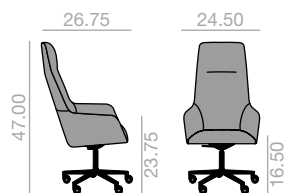

COM	COL	1	2	3	4	5	6	7	8	9	10	11	L1	L2	L3
\$ 1,967	2,013	2,057	2,106	2,150	2,211	2,274	2,335	2,398	2,457	2,519	2,581	2,641	2,641	2,919	3,165

73

466

SO1496 NEW

High back armchair with upholstered shell and aluminum central base with 5 casters, swivel and pneumatic height adjustment. Available in polished aluminum, white or black. The chair rises to 120mm. Additional options include: tilting mechanism and back finished in walnut veneer.

Sillón de respaldo alto con carcasa tapizada y base central giratoria de aluminio de 5 ruedas, regulable en altura y acabado aluminio pulido, blanco o negro. El pistón sube 120 mm. Opciones disponibles: sistema basculante y respaldo en madera de nogal.