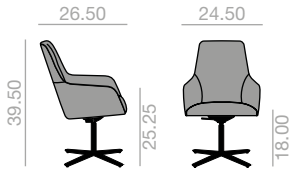

SO1473 NEW

Intermediate back armchair with upholstered shell and aluminum swivel four-star base with self-return and finished in polished aluminum, white or black. Additional options include: tilting mechanism and back finished in walnut veneer.