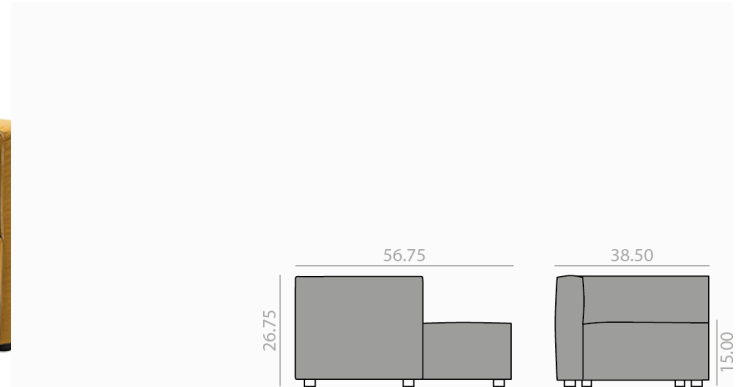

Corner sofa with chaise lounge (right side) and upholstered seat and back.

1,1 52 0

Leather/Cuero Leather

Leather

Grade L1
High grade cow leather (21)

Grade L3
Polished full grain leather (21)

Fabrics

Telas

Grade 1

Era (20)
Citadel (20)
Gravity (30)
Jacquard 1 (10)
Jacquard 3 (15)
Microfibra (14)
Rivet (24)
Sand (5)
Urban (24)
Xtreme (25)

Grade 2

Solid & Stripes (14)
Jacquard 4 (15)
Linen (8)
Main Line Flax (42)
Medley (37)
Natte (9)
Revive 1 (25)

Grade 4

Hemp (21)
Jacquard 4 Special (15)
Nexus (15)
Oxygen (32)
Remix 2 (49)

Grade 6

Chartres (13)
Clara 2 (24)
Craggan (10)
Go Check (40)
Swing (29)

Grade 8

Harald 3 (30)
Lopi (15)
Tonus 4 (64)
Tonus Meadow (24)

Grade 9

Ecopiel

Grade 2

Cava 3 (49)
Field (24)
Floyd (23)

Grade 4

Grade 5

Grade 7

Canvas 2 (45)
Rime (27)

Grade 8

Capture (25)
Divina 3 (56)
Fiord (27)

Resistance and Quality

ISO 9001:2008

UNE-EN 16139:2013

Fireproof

BS 5852:1982 Part 2

Sustainability

FSC

ISO 14001:2004

ISO 14006:2011

level 1 ANSI/BIFMA