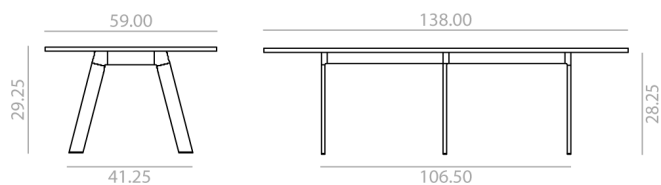

Table with beveled edge profile lacquered board table top and aluminum legs.

1,46  153,54  1 

Aluminum finish

EPXB
White

EPXN
Black

Premium finish and wood

601

610