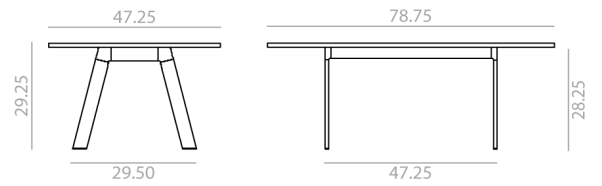

Table with straight edge profile oak board table top and aluminum legs.

0,67  69,06  1 

Wood finish Oak

Aluminum finish

Resistance and Quality

ISO 9001:2008

Sustainability

FSC
ISO 14001:2004
ISO 14006:2011
level 1 ANSI/BIFMA