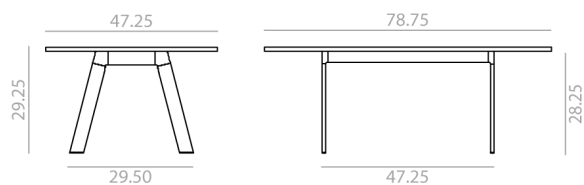

Table with beveled edge profile laminate board table top and aluminum legs.

0,67  71,43  1 

Aluminum finish

Polished Chrome

Polished Aluminum

Steel finish

Polished Chrome

Laminated