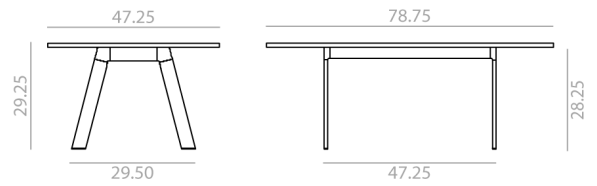

Table with beveled edge profile laminate board table top and aluminum legs.

0,67  71,43  1 

Aluminum finish

EPXM
Anodized
Brown

EPXP
Anodized
Silver

Laminated

L202
Walnut

L203
Cherry