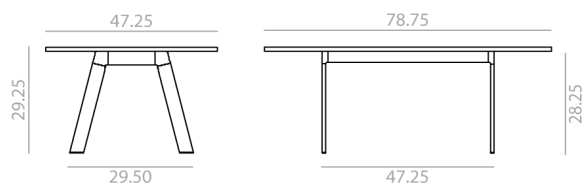

Table with beveled edge profile laminate board table top and aluminum legs.

0,67  71,43  1 

Laminated

Aluminum finish

Resistance and Quality

ISO 9001:2008

Sustainability

ISO 14001:2004
ISO 14006:2011
level 1 ANSI/BIFMA