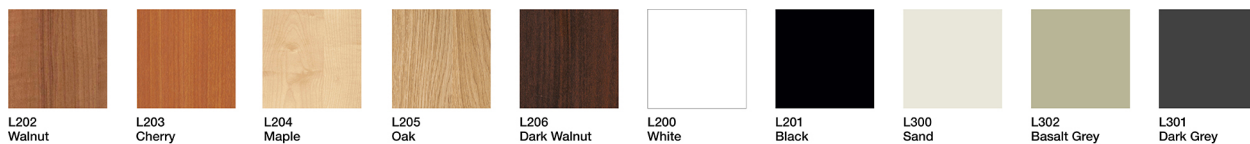

Table with beveled edge profile laminate board table top and aluminum legs.

0,67  71,43  1 

Laminated

Aluminum finish

Resistance and Quality

ISO 9001:2008

Sustainability

ISO 14001:2004
ISO 14006:2011
level 1 ANSI/BIFMA