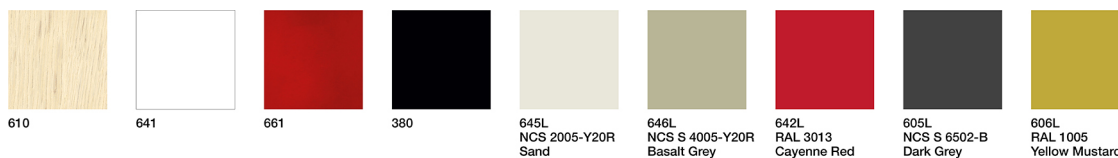

Round maple board table top, with solid edges and combinable with any central table base.

Top Maple 40 mm. thick table top.

Wood finish
Beech

Premium
finish and
wood

Sustainability FSC