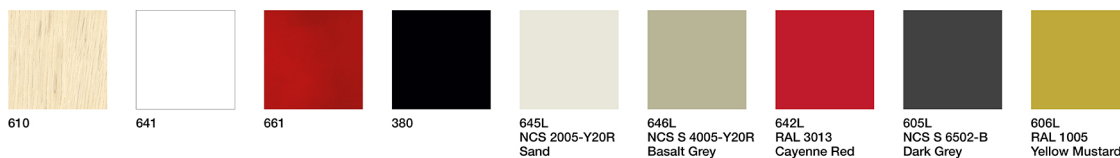

Square maple board table top, with solid edges and combinable with any central table base.

Top

Maple 40 mm. thick table top.

Wood finish Beech

Premium finish and wood

Sustainability

FSC