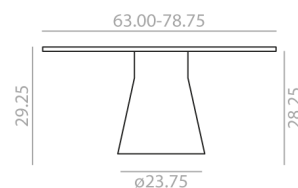

Set of 4 lacquered solid beech wood legs combinable with all square or rectangular table tops of the Top Sp 40 collection.

Legs Solid beech wood.

**Wood finish
Beech**

**Premium
finish and
wood**

Sustainability FSC