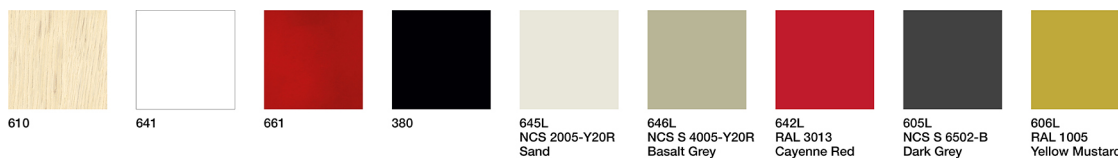

Set of 4 lacquered solid beech wood legs combinable with all round table tops of the Top Sp 40 collection.

**Legs** Solid beech wood.

**Wood finish  
Beech**

**Premium  
finish and  
wood**

**Sustainability** FSC