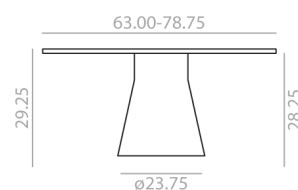

Set of 4 lacquered solid beech wood legs combinable with all round table tops of the Top Sp 40 collection.

**Legs** Solid beech wood.

**Wood finish  
Beech**

**Premium  
finish and  
wood**

**Sustainability** FSC