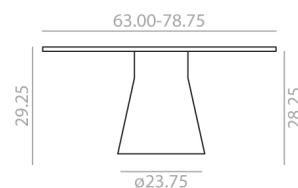

Set of 4 lacquered solid beech wood legs combinable with all round table tops of the Top Sp 40 collection.

**Legs** Solid beech wood.

**Wood finish  
Beech**

**Premium  
finish and  
wood**

**Sustainability** FSC