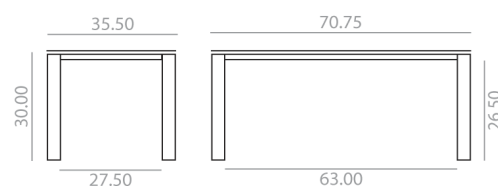

Table with Compacto HPL table top and solid oak wood legs.

- Frame** Extruded aluminum profile.
- Top** Compacto HPL 10 mm. thick table top with protective edges.
- Legs** Solid oak.
- Other materials** Injected aluminum or galvanized steel fittings.
- Accessories** Connection box.