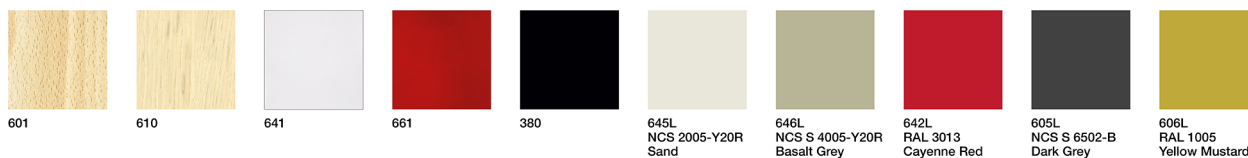

Table with Compacto HPL table top and solid oak wood legs.

- Frame** Extruded aluminum profile.
- Top** Compacto HPL 10 mm. thick table top with protective edges.
- Legs** Solid oak.
- Other materials** Injected aluminum or galvanized steel fittings.
- Accessories** Connection box.

Compacto finish

Wood finish Oak

Premium finish and wood

- Resistance and Quality** ISO 9001:2008
UNE-EN 15372:2008

- Sustainability** FSC
ISO 14001:2004
ISO 14006:2011
level 1 ANSI/BIFMA