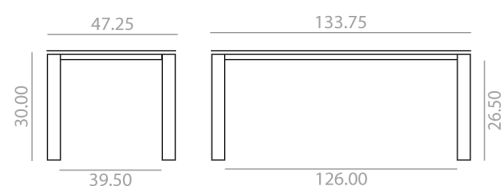

Table with Compacto HPL table top and solid oak wood legs.

- Frame** Extruded aluminum profile.
- Top** Compacto HPL 10 mm. thick table top with protective edges.
- Legs** Solid oak.
- Other materials** Injected aluminum or galvanized steel fittings.
- Accessories** Connection box.