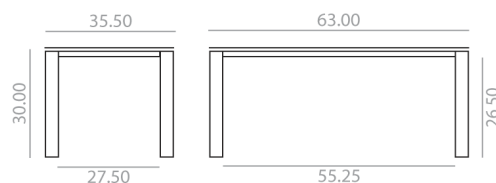

Table with Compacto HPL table top and solid oak wood legs.

- Frame** Extruded aluminum profile.
- Top** Compacto HPL 10 mm. thick table top with protective edges.
- Legs** Solid oak.
- Other materials** Injected aluminum or galvanized steel fittings.
- Accessories** Connection box.