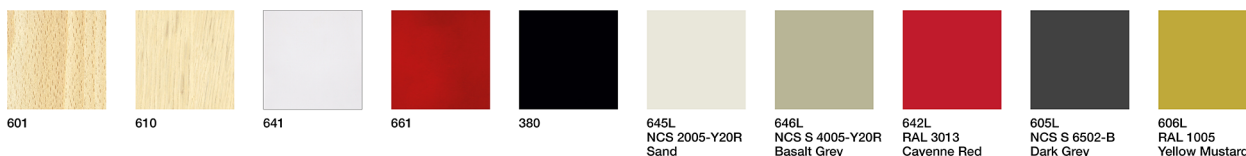

Table with Compacto HPL table top and solid oak wood legs.

- Frame** Extruded aluminum profile.
- Top** Compacto HPL 10 mm. thick table top with protective edges.
- Legs** Solid oak.
- Other materials** Injected aluminum or galvanized steel fittings.
- Accessories** Connection box.

Compacto finish

Wood finish Oak

Premium finish and wood

- Resistance and Quality** ISO 9001:2008
UNE-EN 15372:2008

- Sustainability** FSC
ISO 14001:2004
ISO 14006:2011
level 1 ANSI/BIFMA