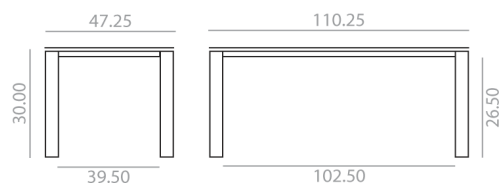

Table with Compacto HPL table top and aluminum delta legs.

- Frame** Extruded aluminum profile.
- Top** Compacto HPL 10 mm. thick table top with protective edges.
- Legs** Extruded aluminum.
- Other materials** Injected aluminum or galvanized steel fittings.
- Accessories** Connection box.