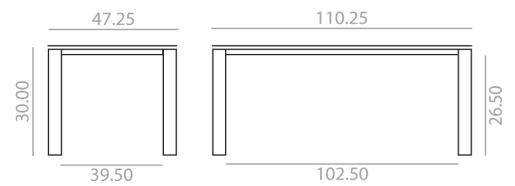

Table with lacquered top and aluminum delta legs.

0,79  82,99  1 

<b>Frame</b>	Extruded aluminum profile.
<b>Top</b>	Lacquered 18 mm. thick table top.
<b>Legs</b>	Extruded aluminum.
<b>Other materials</b>	Injected aluminum or galvanized steel fittings.
<b>Accessories</b>	Connection box.