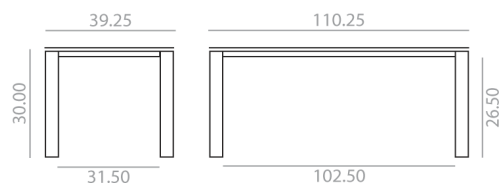

Table with Compacto HPL table top and aluminum legs.

- Frame** Extruded aluminum profile.
- Top** Compacto HPL 10 mm. thick table top with protective edges.
- Legs** Extruded aluminum.
- Other materials** Injected aluminum or galvanized steel fittings.
- Accessories** Connection box.