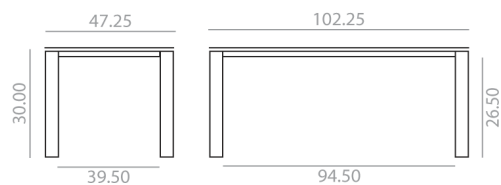

Table with Compacto HPL table top and aluminum delta legs.

- Frame** Extruded aluminum profile.
- Top** Compacto HPL 10 mm. thick table top with protective edges.
- Legs** Extruded aluminum.
- Other materials** Injected aluminum or galvanized steel fittings.
- Accessories** Connection box.