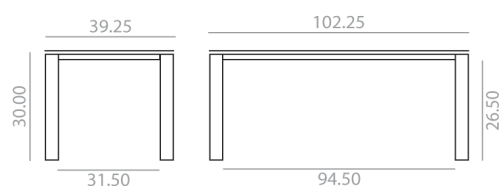

Table with Compacto HPL table top and solid oak wood legs.

- Frame** Extruded aluminum profile.
- Top** Compacto HPL 10 mm. thick table top with protective edges.
- Legs** Solid oak.
- Other materials** Injected aluminum or galvanized steel fittings.
- Accessories** Connection box.